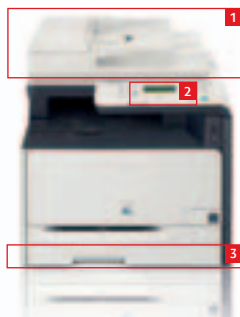

PRINT

COPY

FAX

SCAN

Canon

- 1** Flatbed & 50-sheet ADF
- 2** 5-line LCD display
- 3** 150-sheet cassette
- 4** Cartridge 716
(4 colours available: Cyan, Magenta, Yellow and Black)

Machine type Available functions	Colour Laser All-In-One Print, Copy and Scan
PRINTER Print speed Printing method Print quality Print resolution Printer languages Print margins Toner saver mode	Up to 8 ppm colour (A4) Up to 12 ppm mono (A4) Colour laser beam printing Up to 2400 x 600 dpi with Automatic Image Refinement 600 x 600 dpi UFRII-LT 5 mm-top, bottom, left and right Yes
COPIER Copy speed First Copy Output Time (FCOT) Copy resolution Copy modes Multiple copy Reduction / Enlargement Other features	Up to 8 cpm colour (A4) Up to 12 cpm mono (A4) Colour Approx. 29 seconds or less Mono Approx. 23 seconds or less Up to 600 x 600 dpi Text/Photo/Map (Default), Text/Photo/Map (quality), Printed Image, Text Up to 99 copies 25-400% in 1% increments Frame Erase, Collate, 2 on 1, 4 on 1, ID card copy
SEND FUNCTIONS Scan to USB memory key File formats	Yes PDF
SCANNER Type Scan resolution Colour scanning depth Greyscales Compatibility Max. scan width	Colour Optical: Up to 600 x 600 dpi Enhanced: Up to 9600 x 9600 dpi 24 bit/24 bit (input/output) 256 levels TWAIN, WIA 216 mm
MEDIA HANDLING Scanner type Paper input (Standard) Paper output Media types Media sizes Media weights	Flatbed and Automatic Document Feeder (ADF) 150-sheet cassette 1-sheet manual feed slot 50-sheet ADF 125-sheet Plain paper, Recycled paper, Heavy Paper, Transparency, Coated Paper, Label, Index card, Envelope Cassette : A4, A5, B5, Legal, Letter, Executive, Statement, Envelope (COM10, Monarch, DL, ISO-C5, ISO-B5), Custom sizes: Width 76.2 to 215.9 mm; Length 127.0 to 355.6 mm Manual feed slot: A4, A5, B5, Legal, Letter, Executive, Statement, Envelope (COM10, Monarch, DL, ISO-C5, ISO-B5), Custom sizes: Width 76.2 to 215.9 mm; Length 127.0 to 355.6 mm ADF: A4, A5, B5, Legal, Letter, Statement, Custom sizes (W x L): Max 215.9 mm x 355.6 mm; Min. 128 mm x 139.7 mm) Cassette: 60 to 163 g/m ² Manual feed slot: 60 to 220 g/m ² ADF: 50 to 105 g/m ²