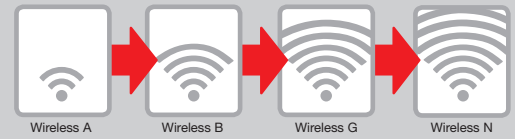

LEXMARK

Lexmark PREVAIL

Small Office Wireless 4-in-1 Pro705

FASTER, EASIER PRINTING

Be more productive with the Lexmark Precision. Wifi-n and Ethernet connectivity provide you increased freedom to print from where you work best. With Wifi-n, enjoy up to 3X the broadcast coverage of Wifi-g and faster data transfer speeds ⁽³⁾. Also, with Wifi Protected Set-up experience a fast and secure 2 step setup.